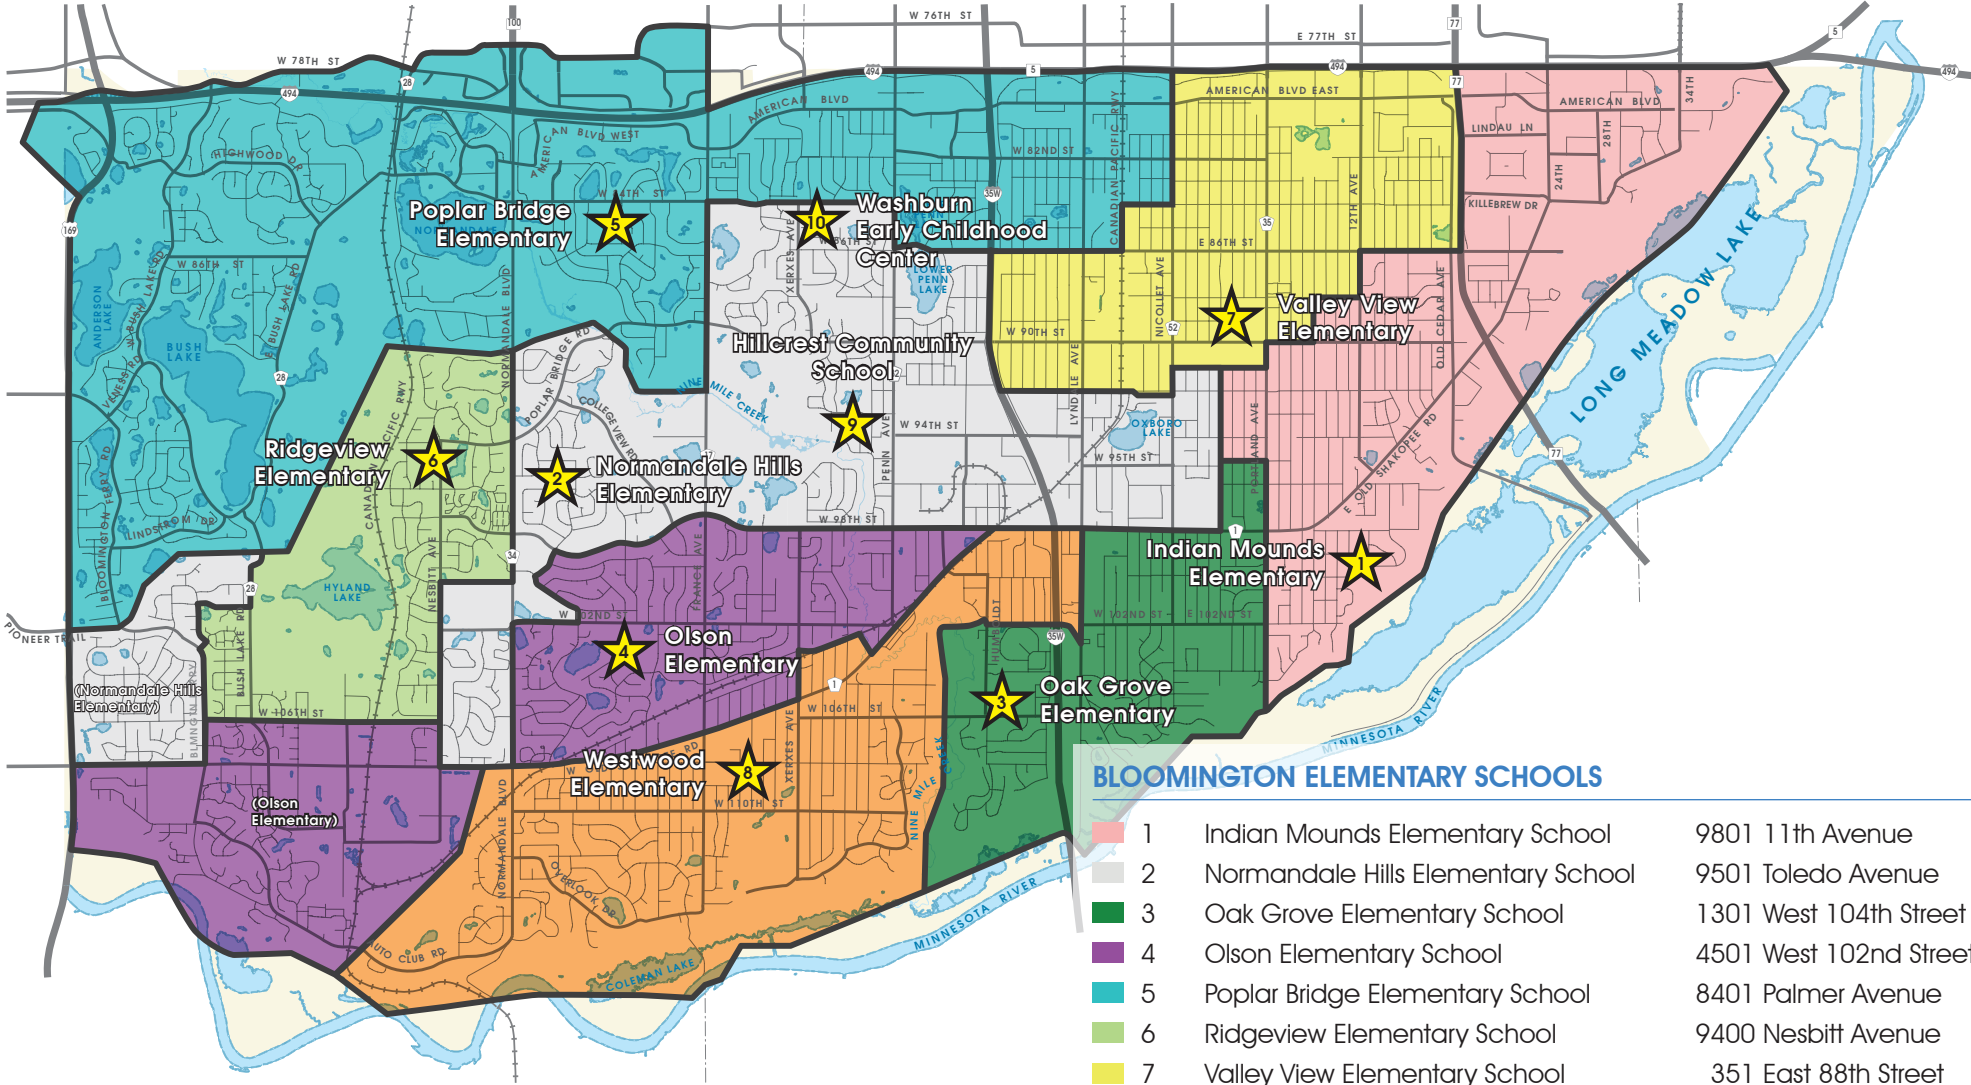

BLOOMINGTON PUBLIC SCHOOLS

ELEMENTARY SCHOOL ATTENDANCE AREAS

BLOOMINGTON ELEMENTARY SCHOOLS

1	Indian Mounds Elementary School	9801 11th Avenue
2	Normandale Hills Elementary School	9501 Toledo Avenue
3	Oak Grove Elementary School	1301 West 104th Street
4	Olson Elementary School	4501 West 102nd Street
5	Poplar Bridge Elementary School	8401 Palmer Avenue
6	Ridgeview Elementary School	9400 Nesbitt Avenue
7	Valley View Elementary School	351 East 88th Street
8	Westwood Elementary School	3701 West 108th Street
9	Hillcrest Community School*	9301 Thomas Road
*District-wide Attendance Area		

EARLY LEARNING CENTER – DISTRICT-WIDE ATTENDANCE

10	Washburn Early Childhood Center	8401 Xerxes Avenue
----	---------------------------------	--------------------